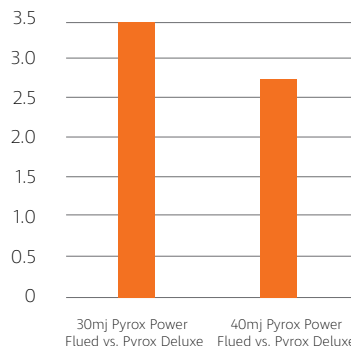

Estimated Payback Period Years*

Approximate costs per year, based on average existing (pre-2005) 2-Star house in a Melbourne climate, 5 hours of operation (2.5 hours on high and 2.5 hours on low) for 100 days according to AS/NZS 5263.1.3:2016. Based on heating a medium sized 30 to 40m² room at a gas tariff of 2.64c/MJ. Room size will affect gas usage. The energy tariffs do not include any pay-on-time discount, or any any fixed supply charge. Actual costs for your house will depend on where you live, how you use the heating system (thermostat settings, operation modes, running time etc.), the area heated, house insulation and energy tariffs. Estimated payback period based on estimated retail purchase price difference of Pyrox units as at March 2019 versus estimated annual gas usage cost difference between the same sized Pyrox power flued and Pyrox deluxe wall furnace unit.