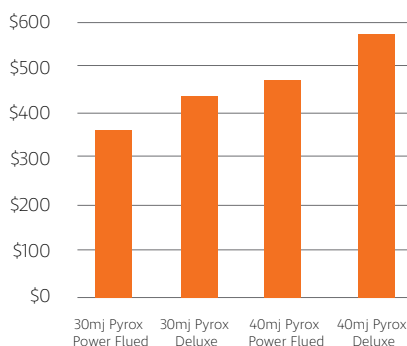

Annual Estimated Running Costs*