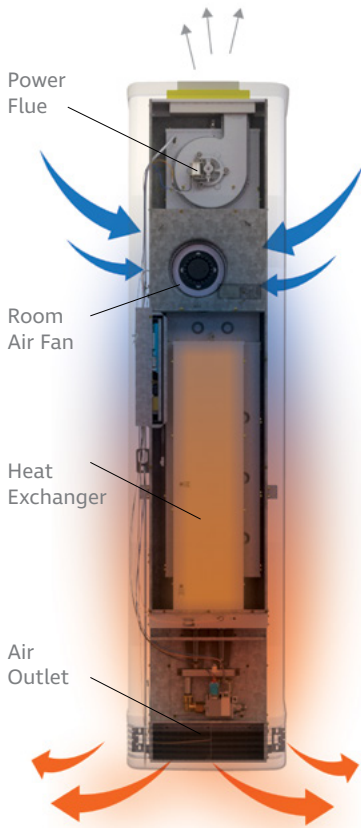

## Features and Benefits

- Choice of two product sizes to heat small or large rooms
- Choice of inbuilt or console models
- Stylish slimline cabinet
- Electronic ignition to eliminate the need for wasteful pilot lights
- Simple to operate electronic controls
- Three pre-set temperature settings
- Rear Register option to split heating into two rooms
- Cool touch exterior cabinet
- Direct replacement for most gas wall furnace models
- Two year parts and labour warranty.\*\*  
10 years parts only warranty on heat exchanger and burner.\*\*
- Power flued 9kW unit has an energy efficiency rating of 4.3 stars.

## Ideal for replacement or a new gas space heating installation

Ideal as a direct replacement for most gas wall furnace models, a Pyrox Power Flued gas wall furnace saves you the expense of having to re-plaster and paint the wall area, or installing an unattractive infill panel if you install a different type of gas space heater. Often the installation is as simple as removing the old gas wall furnace and replacing it with a new Pyrox gas wall furnace. How easy!

## How does the Pyrox power flued gas wall furnace work?

The Pyrox Premium power flued gas wall furnace has a simple but efficient design. The room air is drawn into the unit by the room air fan located at the top of the unit. This air is then passed down over the heat exchanger to warm the air where it then is dispelled at floor level where it is needed. The flue gases from the combustion process are then expelled outside by the power flue through the flue system. This design efficiently provides comfort and warmth throughout the coldest winters.